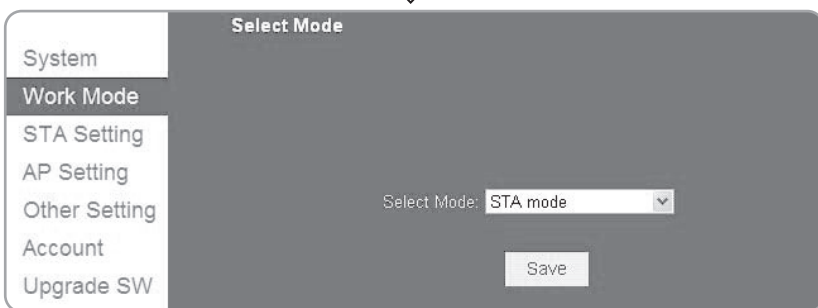

- Click "Work Mode", select "STA mode", and then click "Save". Note: Don't restart after saving successfully, please click "Back".