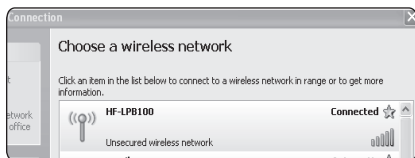

12K-40K

WiFi Connection Guide

Reset WIFI module to factory setting ①

- It is necessary to reset WIFI module to factory setting.
- After steps: Setting->Network->WiFi, choose 'Default module' on the screen, the WiFi setting will be reset to factory setting.

- After resetting WIFI module, you can search a wireless network named HF-LPB100 or HF-LPB with a laptop. This network can be connected directly without any password, and connect it please.

- Input the IP address 10.10.100.254 in your browser, and a login window will appear after pressing the "Enter" key. The user name is "admin", and the password is "admin" too. Please input the login messages and click "OK".