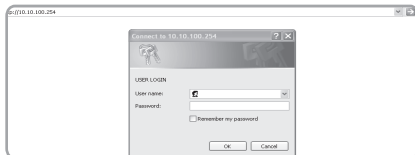

12K-40K

WiFi Connection Guide

Reset WIFI module to factory setting ①

- It is necessary to reset WIFI module to factory setting.
- After steps: Setting->Network->WiFi, choose 'Default module' on the screen, the WiFi setting will be reset to factory setting.

- After resetting WIFI module, you can search a wireless network named HF-LPB100 or HF-LPB with a laptop. This network can be connected directly without any password, and connect it please.

- Input the IP address 10.10.100.254 in your browser, and a login window will appear after pressing the "Enter" key. The user name is "admin", and the password is "admin" too. Please input the login messages and click "OK".