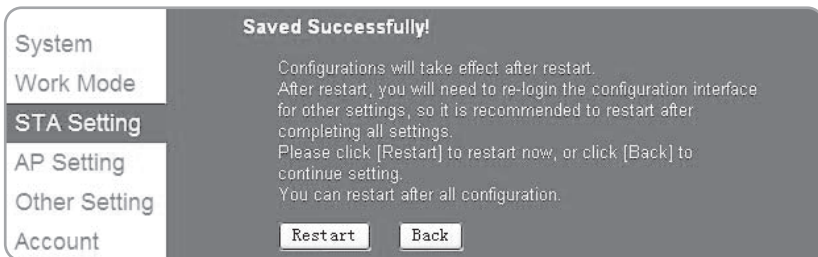

- Don't restart after saving successfully, please click "Back" to do following settings.