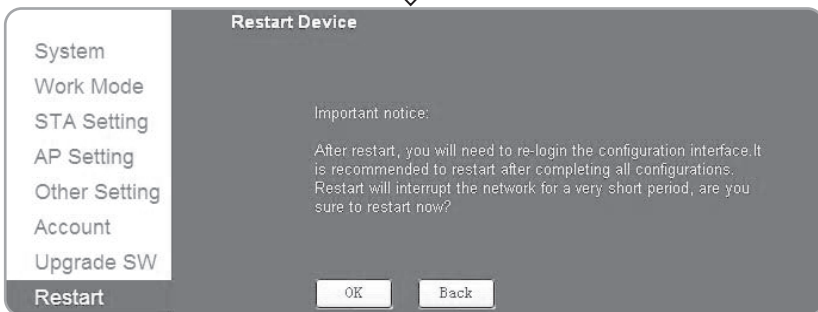

- Go to the "Restart" page and click "OK" to restart. So far, settings of WIFI parameters are finished.